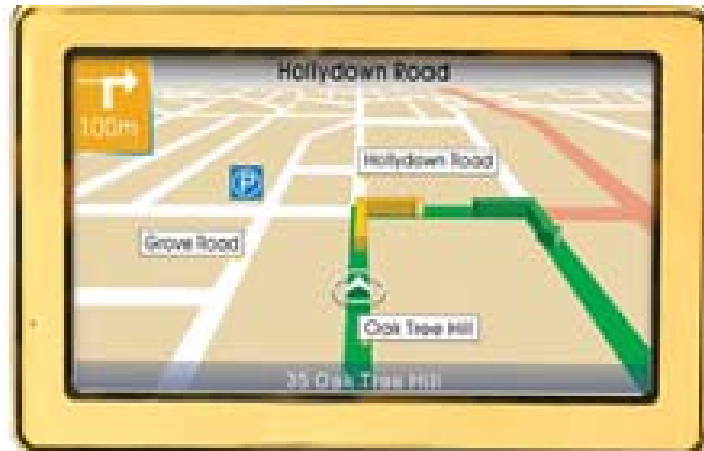

## 4.3" PND based on Centrality solution

### Product Highlight

---

- High sensitive of GPS signals performance
- CPU: Centrality Atlas III, 372MHZ
- Windows CE 5.0 O/S
- 4.3 high resolution TFT touch screen, 480\*272
- Support handwriting
- Memory :64MB SDRAM
- Built—in antenna
- USB 1.1 Mini port
- Mono Speaker, Stereo earphone
- Support SD card, Maximum is 4GB
- 110—240 V AC/DC 5V AC charger/car charger
- Video support MPEG—1/MP4/AVI/WMV/ASF/3GP/Divx
- Audio support MP3/WMA/WAV
- Picture viewer support JPEG/BMP/PNG
- Text browser: Support TXT
- OS/AP/Logo can be updated by SD card
- Certificates: CE FCC ROHS